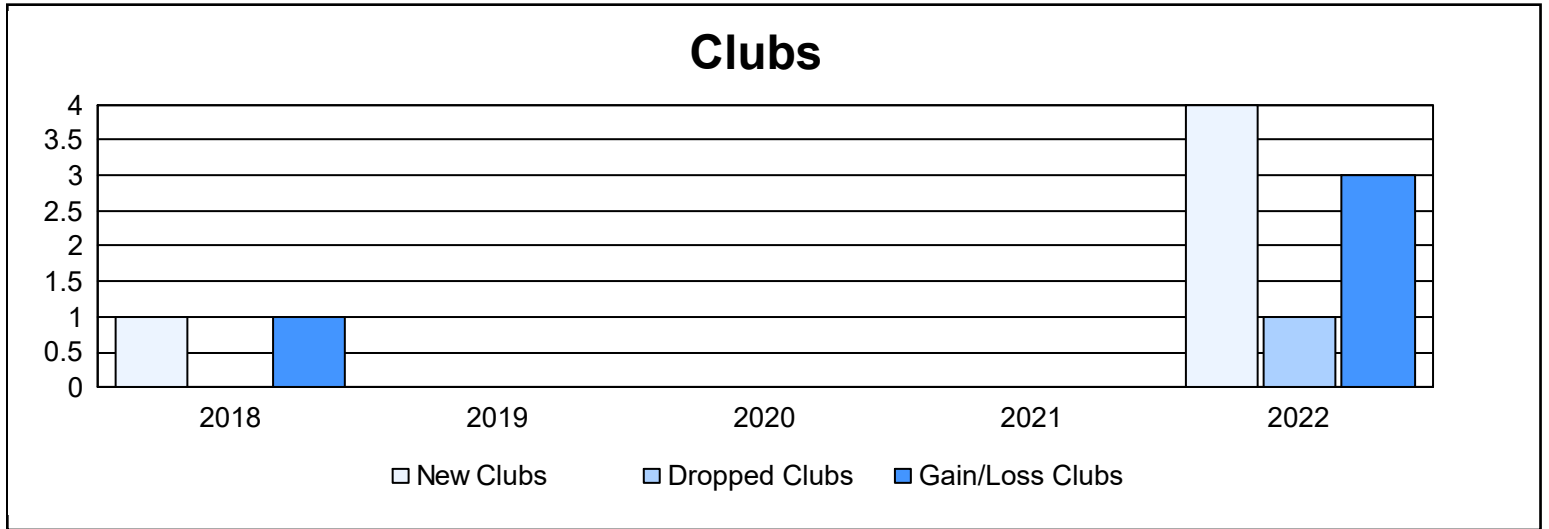

Year	New Clubs	Dropped Clubs	Gain/ Loss Clubs	New Members	Charter Members	Reinstate Members	Transfer Members	Total Member Added	Total Members Dropped	Gain/ Loss Members
2017-2018	1	0	1	100	20	1	10	131	104	27
2018-2019	0	0	0	89	5	2	8	104	94	10
2019-2020	0	0	0	62	0	0	4	66	82	-16
2020-2021	0	0	0	56	0	3	6	65	76	-11
2021-2022	4	1	3	65	91	0	18	174	98	76
<b>Average</b>	<b>1</b>	<b>0</b>	<b>1</b>	<b>74</b>	<b>23</b>	<b>1</b>	<b>9</b>	<b>108</b>	<b>91</b>	<b>17</b>

### Membership Composition June 2022 Cumulative