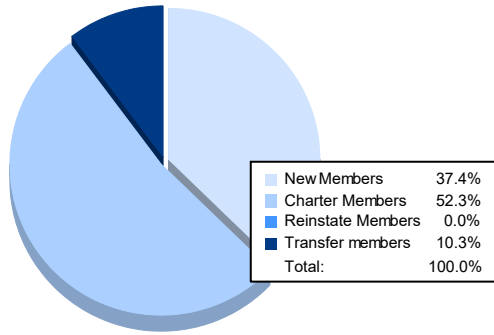

Year	New Clubs	Dropped Clubs	Gain/ Loss Clubs	New Members	Charter Members	Reinstate Members	Transfer Members	Total Member Added	Total Members Dropped	Gain/ Loss Members
2017-2018	1	0	1	100	20	1	10	131	104	27
2018-2019	0	0	0	89	5	2	8	104	94	10
2019-2020	0	0	0	62	0	0	4	66	82	-16
2020-2021	0	0	0	56	0	3	6	65	76	-11
2021-2022	4	1	3	65	91	0	18	174	98	76
<b>Average</b>	<b>1</b>	<b>0</b>	<b>1</b>	<b>74</b>	<b>23</b>	<b>1</b>	<b>9</b>	<b>108</b>	<b>91</b>	<b>17</b>

### Membership Composition June 2022 Cumulative