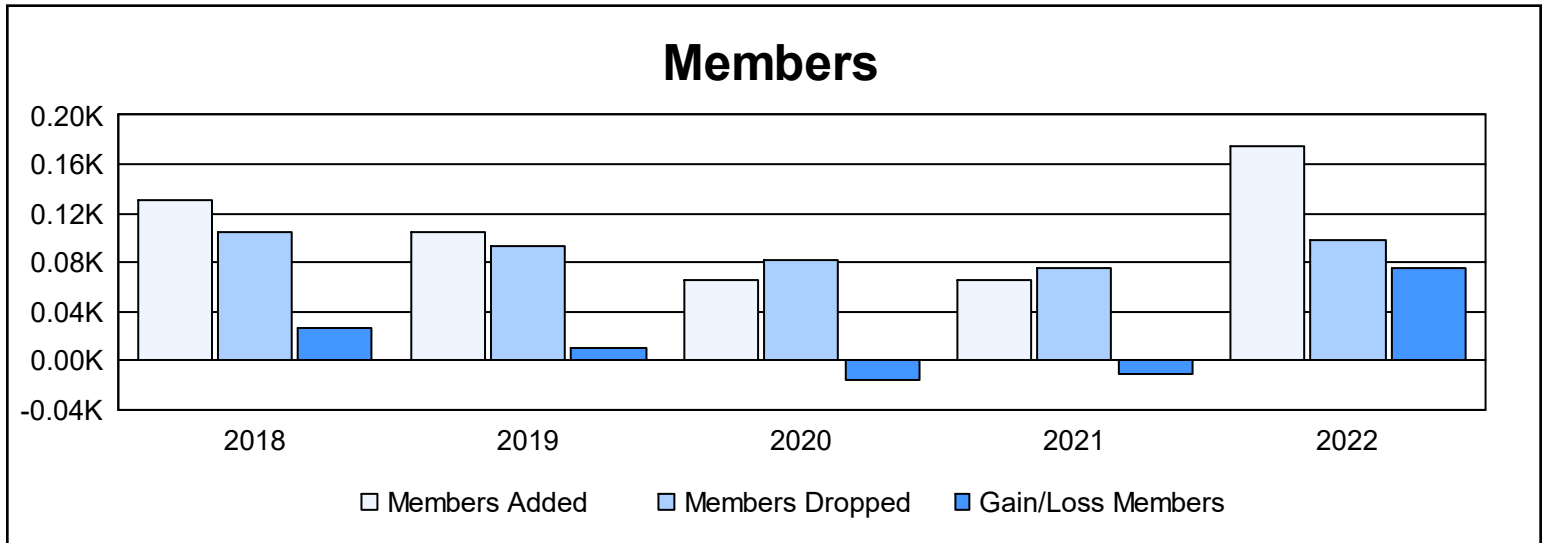

Year	New Clubs	Dropped Clubs	Gain/ Loss Clubs	New Members	Charter Members	Reinstate Members	Transfer Members	Total Member Added	Total Members Dropped	Gain/ Loss Members
2017-2018	1	0	1	100	20	1	10	131	104	27
2018-2019	0	0	0	89	5	2	8	104	94	10
2019-2020	0	0	0	62	0	0	4	66	82	-16
2020-2021	0	0	0	56	0	3	6	65	76	-11
2021-2022	4	1	3	65	91	0	18	174	98	76
<b>Average</b>	<b>1</b>	<b>0</b>	<b>1</b>	<b>74</b>	<b>23</b>	<b>1</b>	<b>9</b>	<b>108</b>	<b>91</b>	<b>17</b>

### Membership Composition June 2022 Cumulative